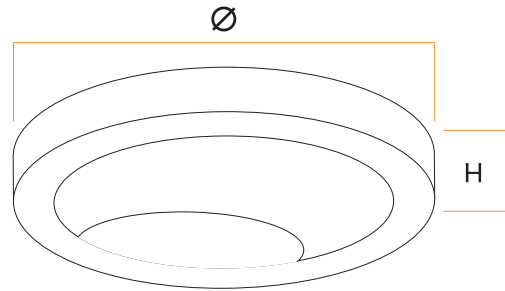

www.spektralaydinlatma.com