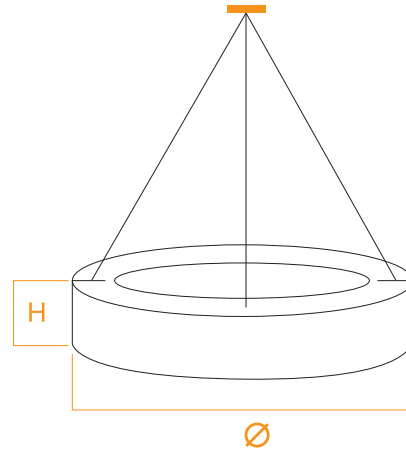

www.spektralaydinlatma.com