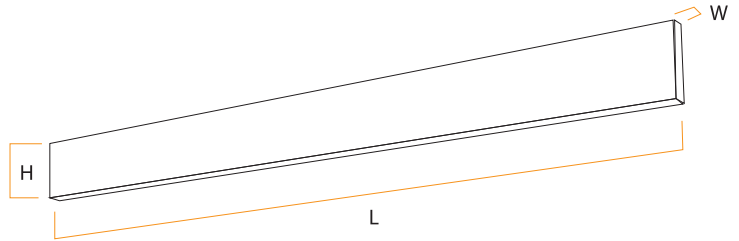

www.spektralaydinlatma.com